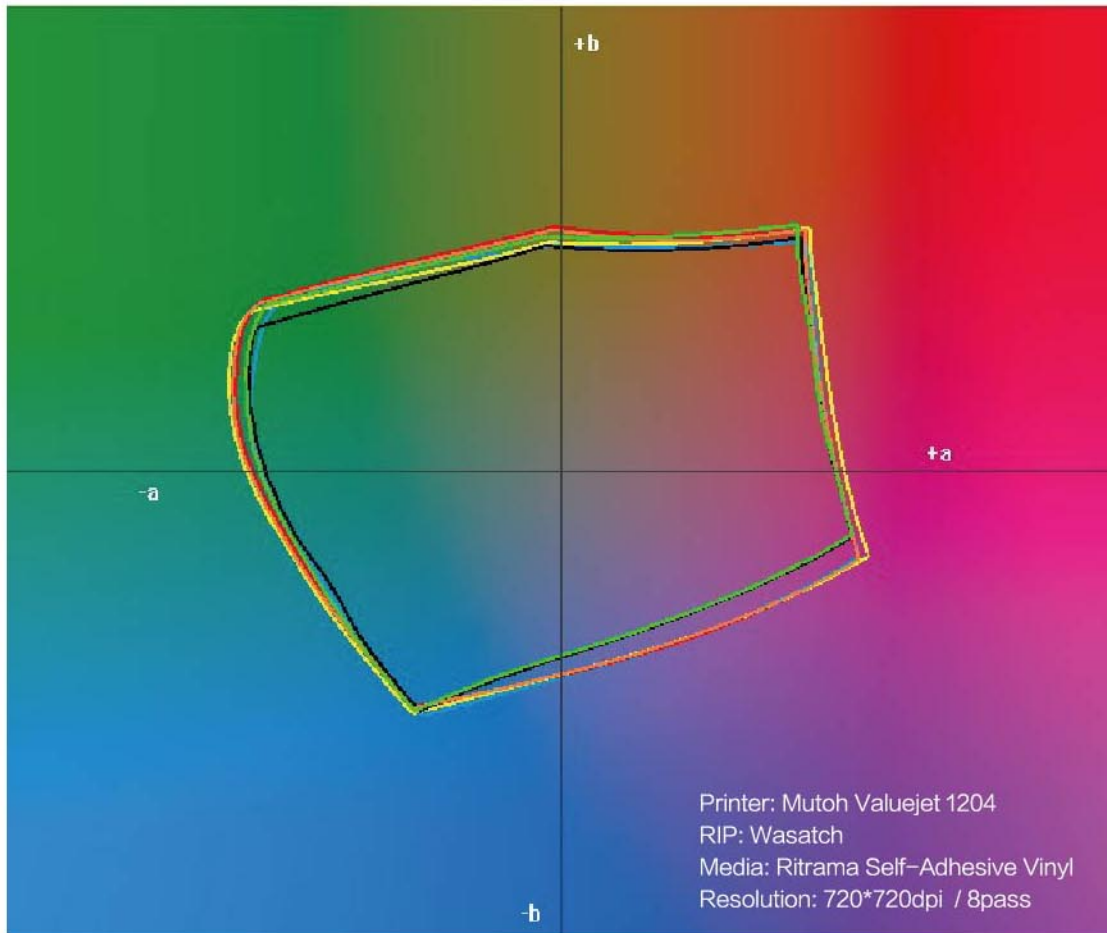

Color Gamut Comparison

INKWIN Green ECO 360 Ink	BORDEAUX Prime-ECO Ink (Made In Israel)
ROLAND ECO-Sol Max Ink (Made In Japan)	JETBEST NEW ECO Ink (Made In Taiwan)
MUTOH ECO-Solvent Ultra Ink (Made In Japan)	Korea ECO Solvent Ink (Made In Korea)

INKWIN Green ECO 360
Can perfectly replace original ink!

Note:

All trademarks for ink products, printheads or printing equipments mentioned in this documentation are the property of their owners above.

Inkwin Warranties:

Provided that inks are installed and used correctly and not admixed with other inks or incorrect flushes, Inkwin inkjet inks are warrantied against causing damage to the printhead and ink system.